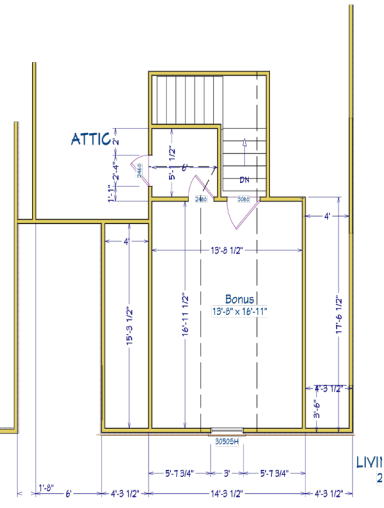

PALMETTO FLOOR PLAN
 4 BED 2 BATH | 2259 SQ FT

2450 WINDOW