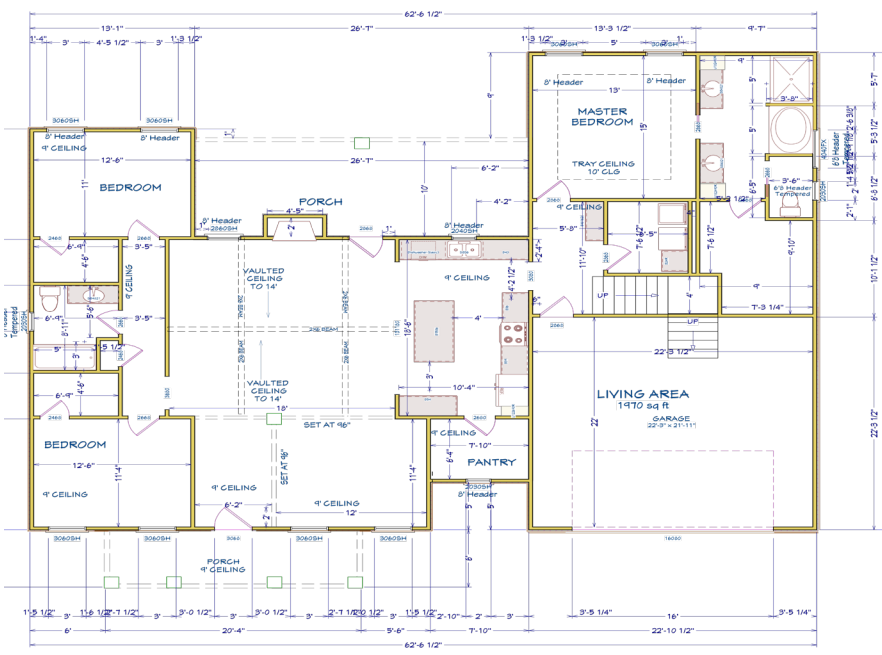

PALMETTO FLOOR PLAN
 4 BED 2 BATH | 2259 SQ FT

2450 WINDOW